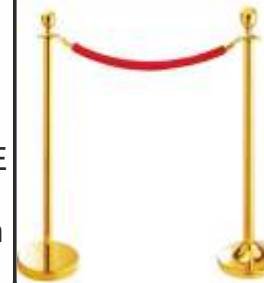

STANCHIONS

STANCHIONS ECO
Diameter of Tube : 63mm
Height : 910mm

STANCHIONS POST WITH SCREEN
Diameter of Tube : 63mm
Height : 985mm

STANCHIONS SUPREME
Diameter of Tube : 51mm
Height : 895mm

SIGN STAND
Diameter of Tube : 32mm
Height : 1200mm

STANCHIONS DOUBLE BELT
Diameter of Tube : 63mm
Height : 910mm

STANCHION POST CLASSIC
Diameter of Tube : 51mm
Height : 950mm
Color : Silver / Golden

STANCHION ACCESSORIES

SIGN HOLDER SMALL
Size : 215 x 315 mm

WALL MOUNTED

SIGN HOLDER BIG
Size : L425 x W305 mm